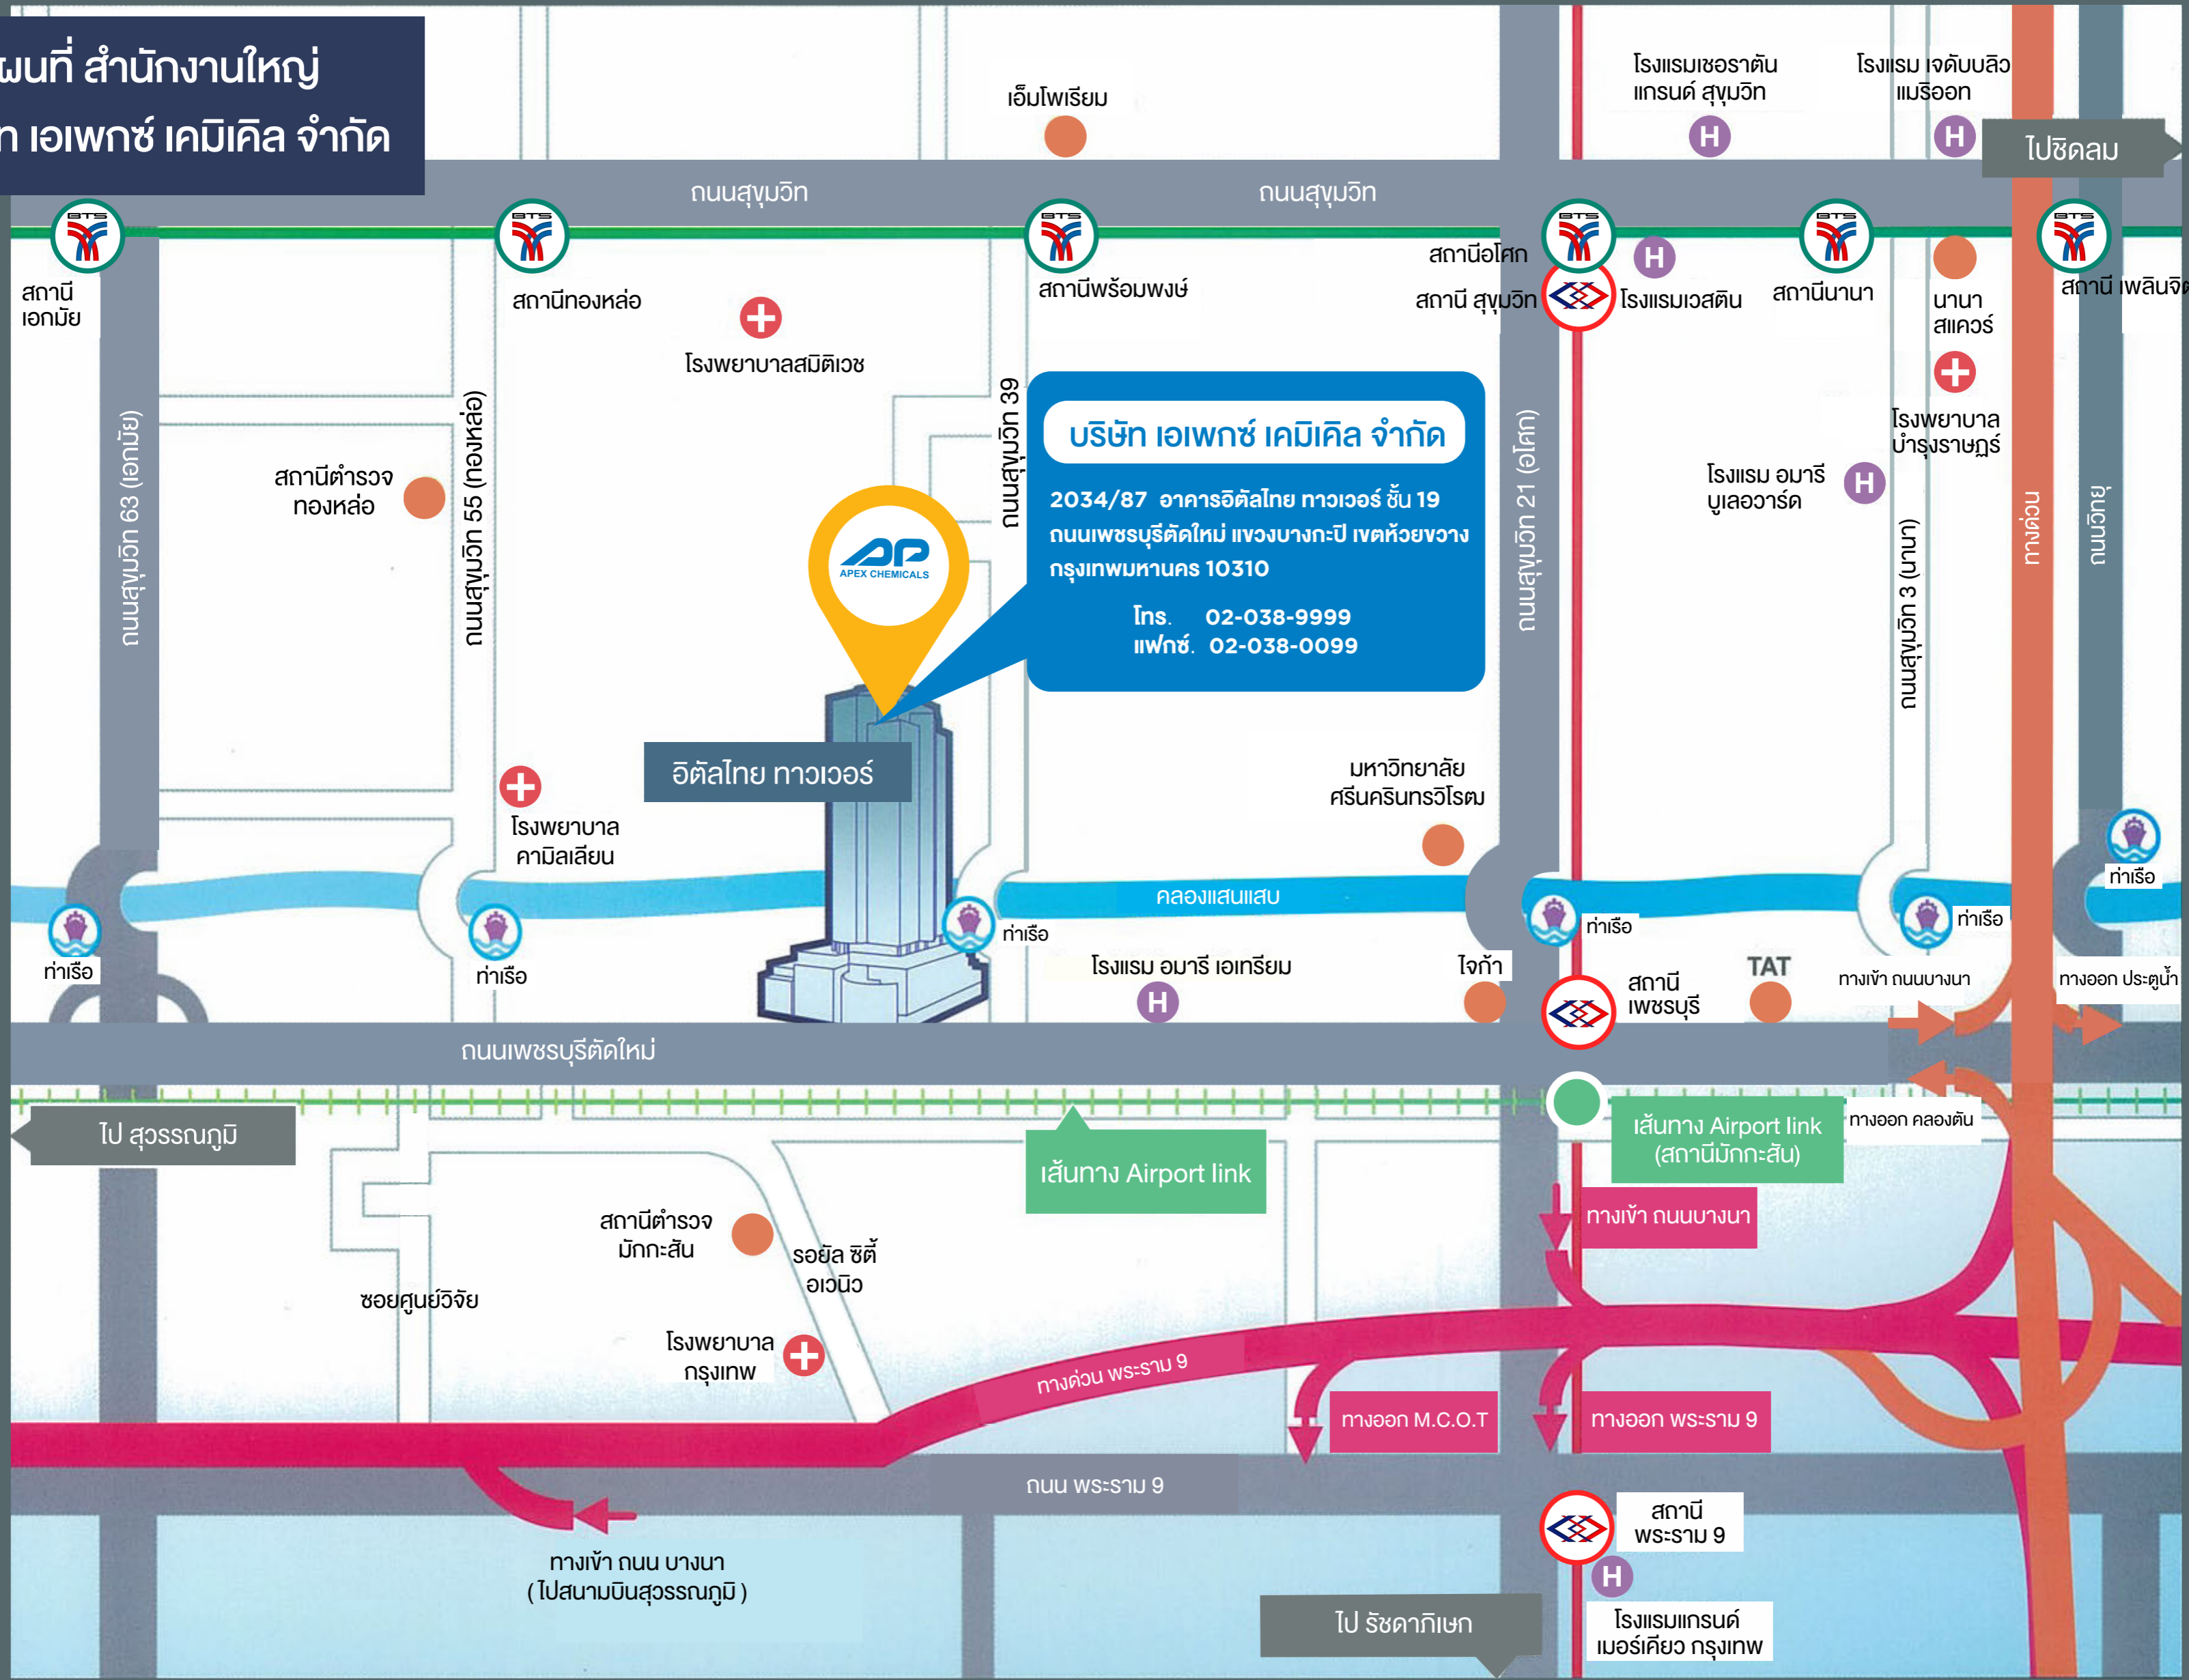

**แผนที่ สำนักงานใหญ่
บริษัท เอเพ็กซ์ เคมีเคิล จำกัด**

บริษัท เอเพ็กซ์ เคมีเคิล จำกัด
2034/87 อาคารอิติลไทย ทาวเวอร์ ชั้น 19
ถนนเพชรบุรีตัดใหม่ แขวงบางกะปิ เขตห้วยขวาง
กรุงเทพมหานคร 10310
โทร. 02-038-9999
แฟกซ์. 02-038-0099

อิติลไทย ทาวเวอร์